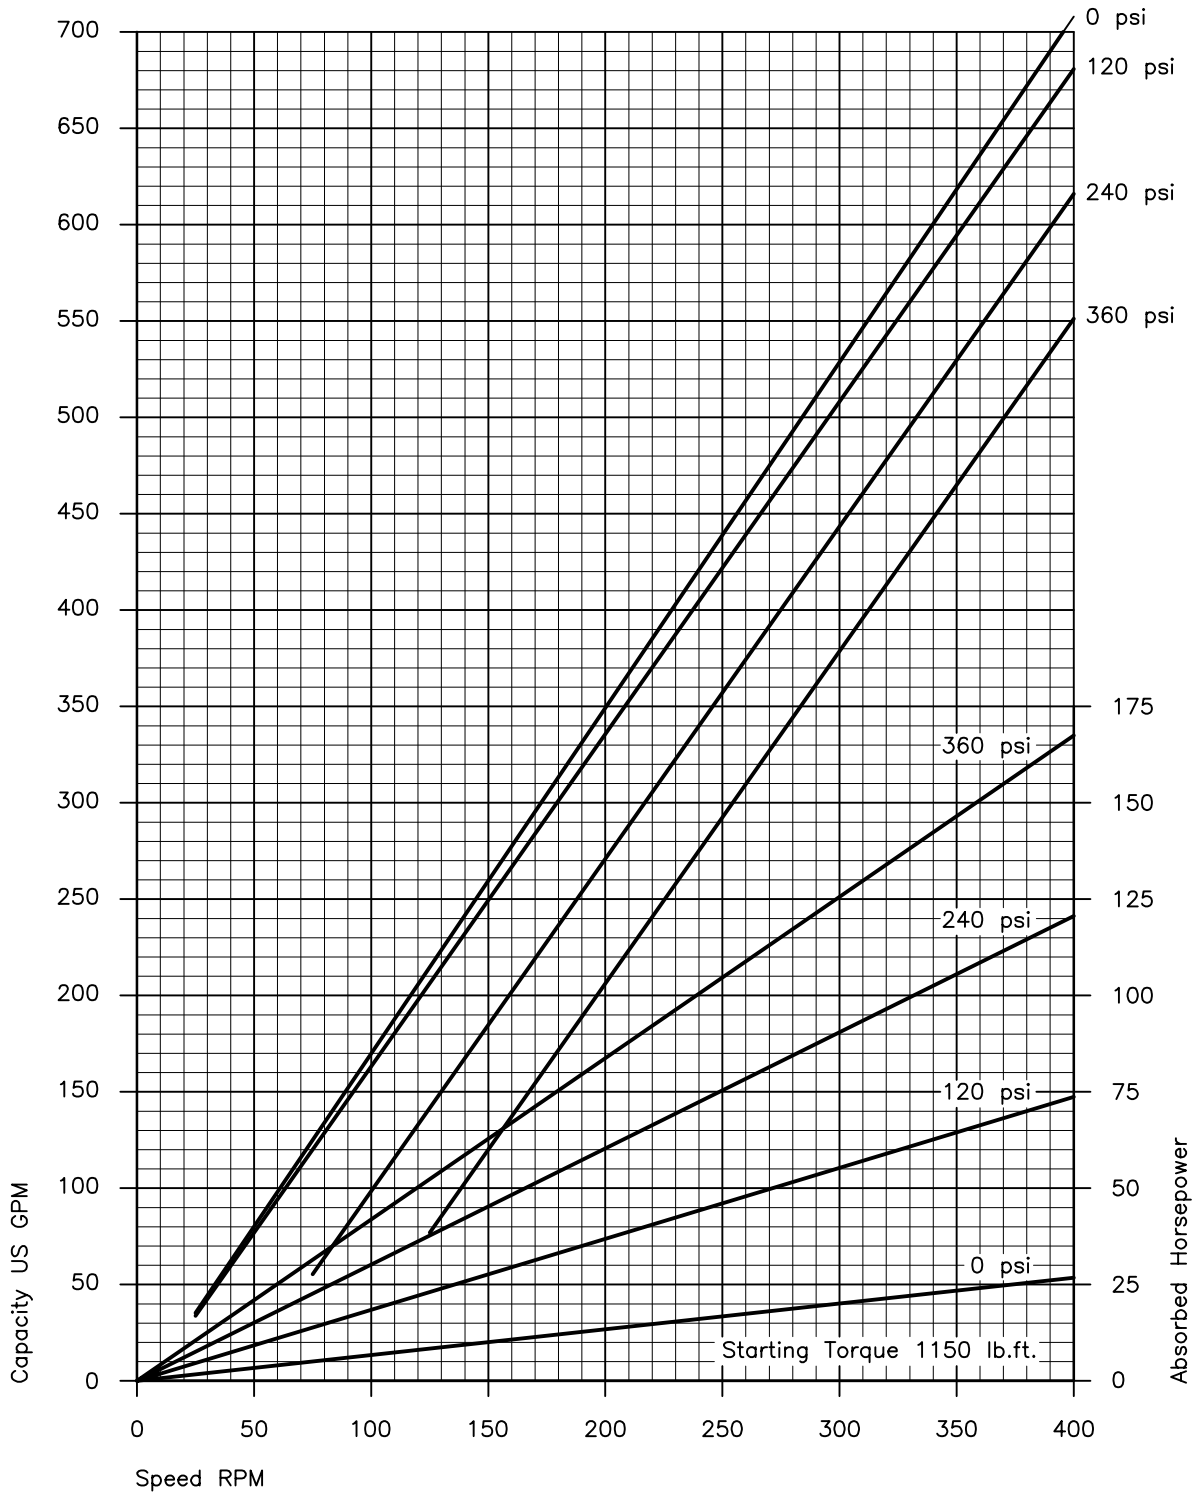

Characteristic Curves
Size
130-12V

Values based upon water 68°F ; For notes on drive selection refer to PER